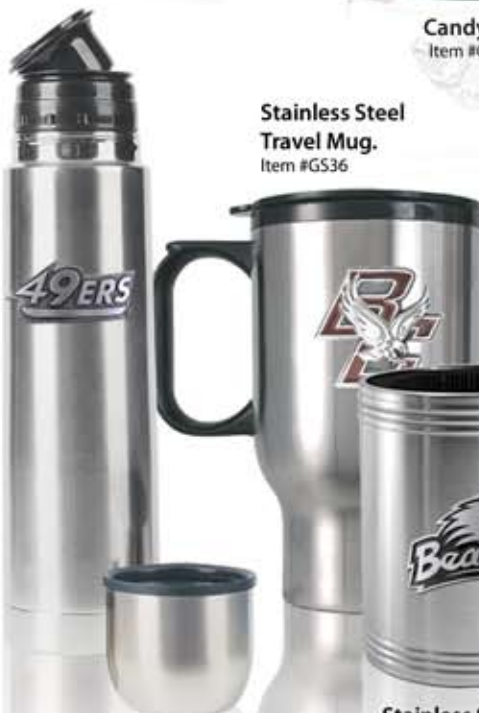

SPARTA PEWTER

GLASSWARE

Minimum of 144 Piece Mix and Match
SAME DESIGN in Multiples of 12

Reorder 72