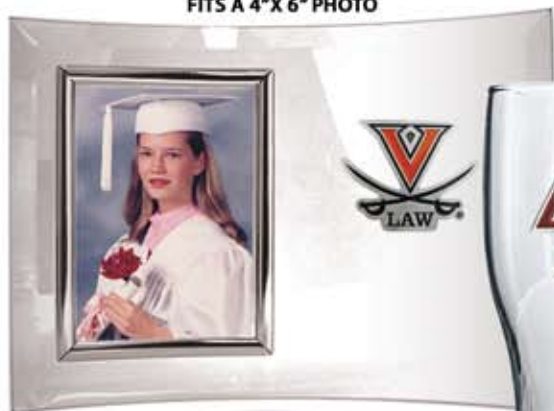

Rock Glass
Item #GS50

2 Tone Tumbler
Item #GS49

23 oz Pilsner
Item #GS27

Solid Color Ceramic Coffee Mug
Item #GS07

Marble Ceramic Coffee Mug
Item #GS16

Picture Frame Item #GS42
FITS A 4"X 6" PHOTO

Glass Paper Weight
Item #GS45